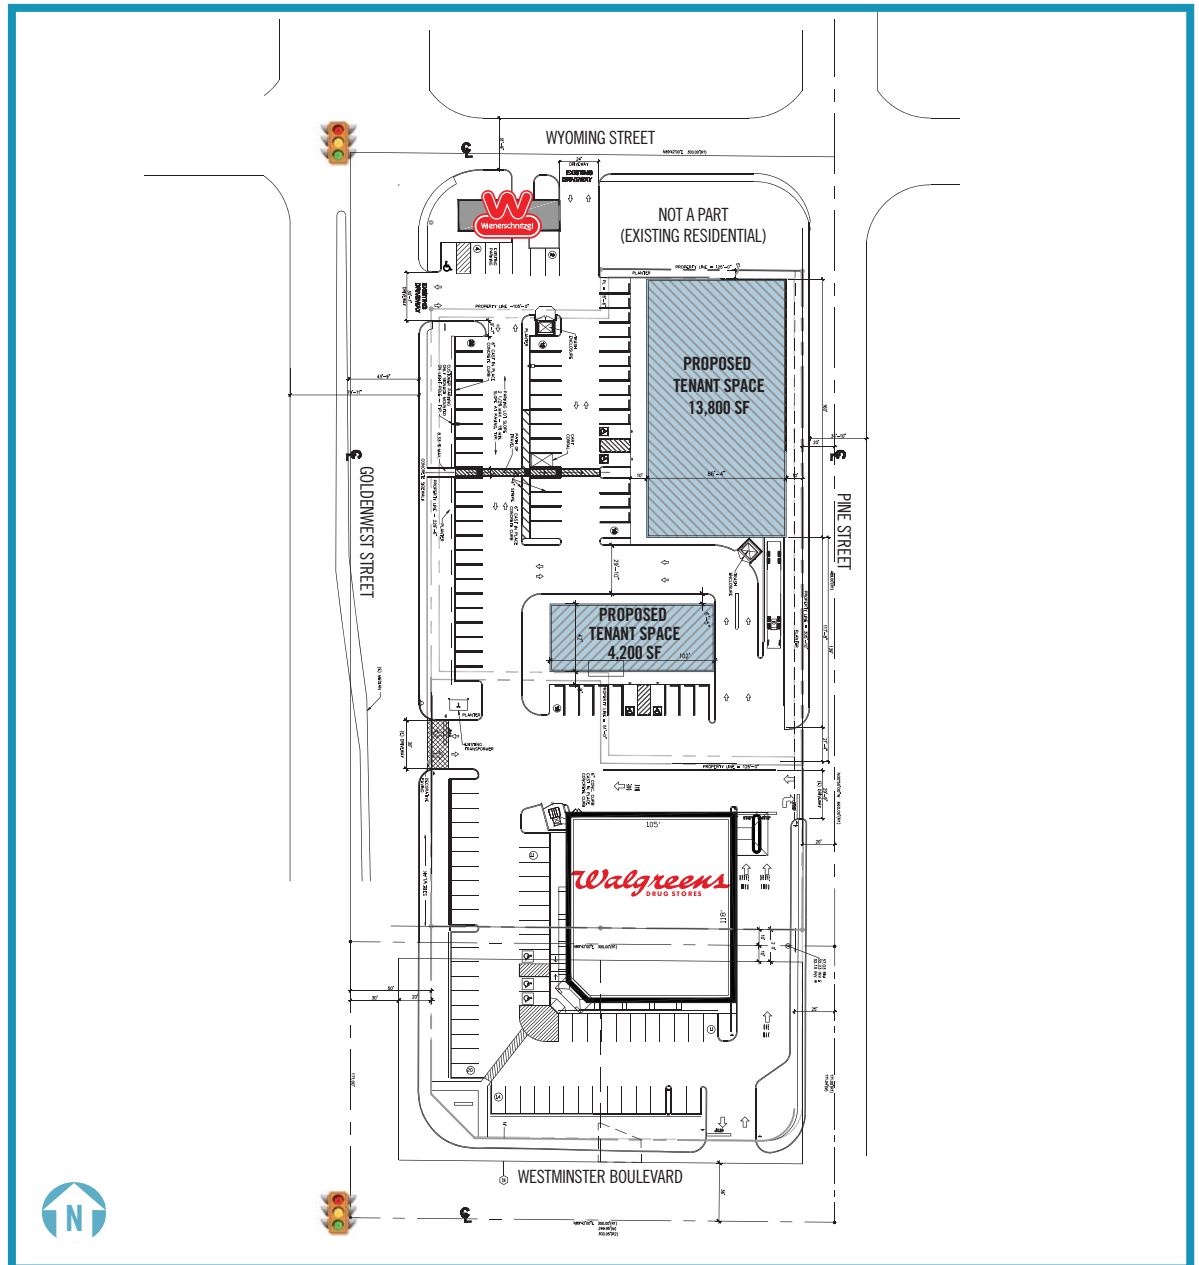

### Property Highlights

- New retail development anchored by Walgreens
- Property is on the going home side of the best retail intersection in the trade area
- Retailers at the NWC include: Home Depot, 24 Hour Fitness, Petco, Ross Dress for Less, Regal Theaters, Albertsons, Carls Jr., KFC and Bank of America